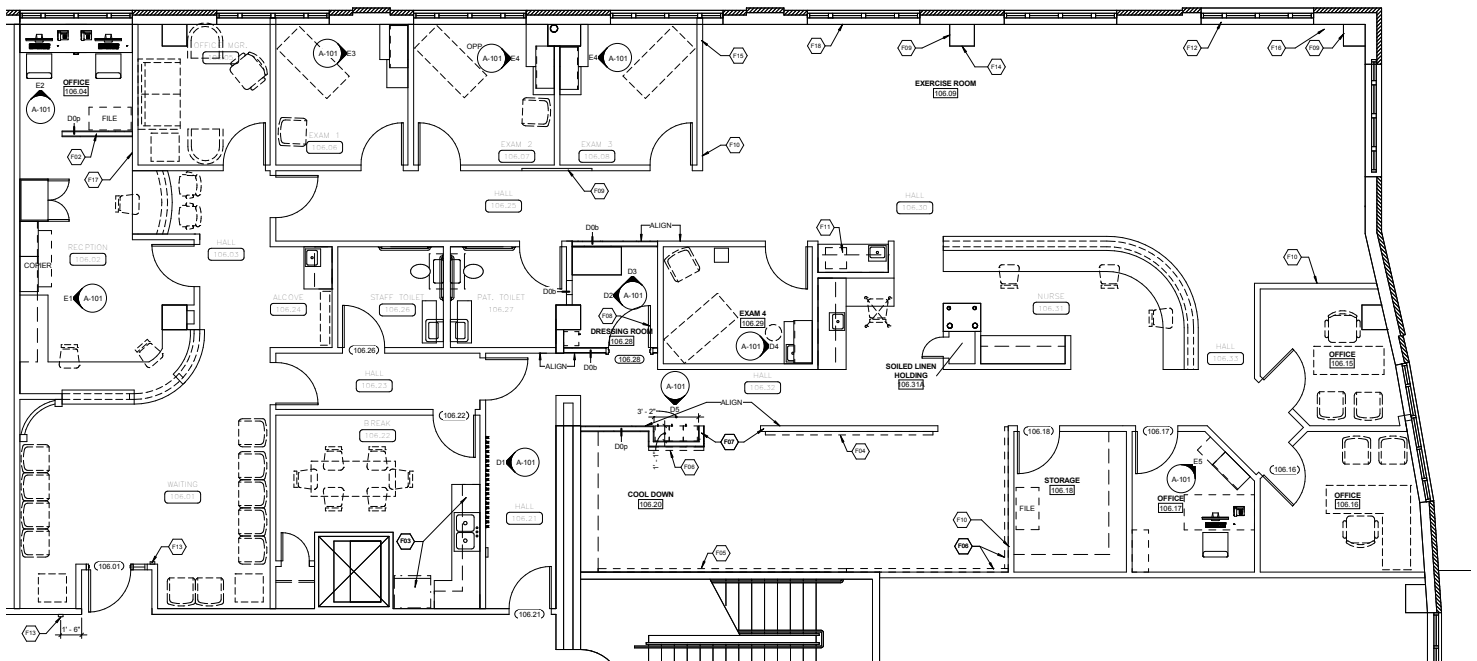

# SKY RIDGE ASPEN BUILDING

10103 RIDGEGATE PARKWAY, LONE TREE, CO

SUITE 106  
4,379 SF

**DANN BURKE**  
+1 720 528 6362  
DANN.BURKE@CBRE.COM

**STEPHANI GASKINS**  
+1 720 528 6346  
STEPHANI.GASKINS@CBRE.COM